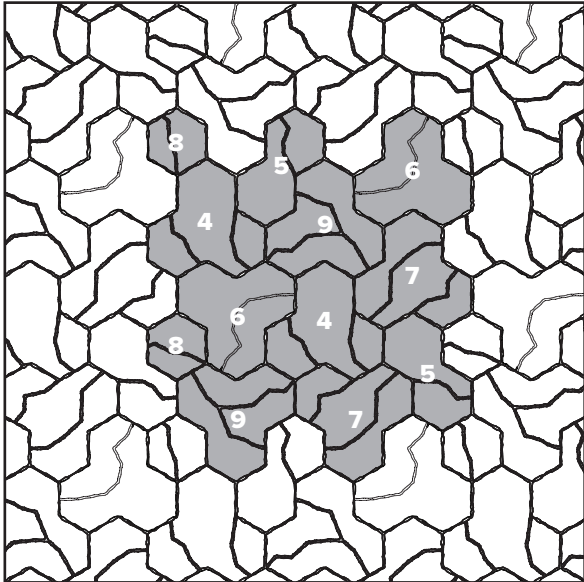

## Cima Stone™

Cima Stone™ is a versatile and aesthetically pleasing paver that mimics the appearance of natural flagstone, making it an excellent choice for those looking to create beautifully integrated hardscapes. Available in 11 different sizes, including five innovative half-hex stones, Cima Stone™ offers flexibility in design. These half-hex stones can be used together to form a complete hexagon or as edger stones, reducing the need for cutting and ensuring a seamless installation. The paver's surface features false joints that enhance its natural look, giving homeowners the ability to craft a hardscape that looks and feels like genuine stone.

The irregular shape and natural-looking joints of Cima Stone™ are designed to evoke the timeless appeal of weathered stone, adding both depth and character to outdoor spaces. Its random pattern effortlessly blends with the surrounding landscape, creating a harmonious flow that is both visually striking and subtly elegant. Whether used in a patio, walkway, or driveway, Cima Stone™ enhances the beauty of any outdoor area, offering a sophisticated yet organic aesthetic that elevates the overall look of your home.

The half-hex pieces can either be used together in the field (fig. 1), or saved out to be used around the edge as border stones (fig 2), see below:

Fig. 1

Fig. 2

**Cima Stone™ makes great walkways**

Each half-hex stone is approximately 5" wide, so plan your walkways appropriately. The walkway depicted below is approximately 55" wide.