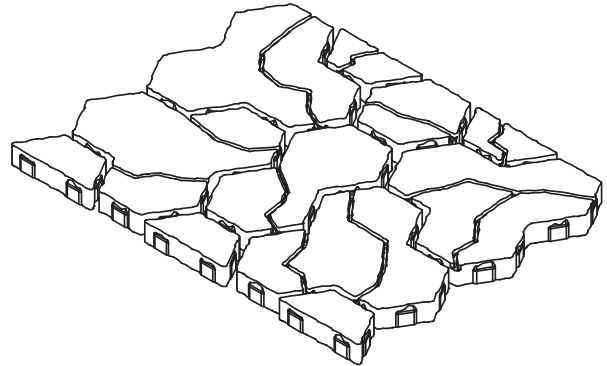

Product Views: