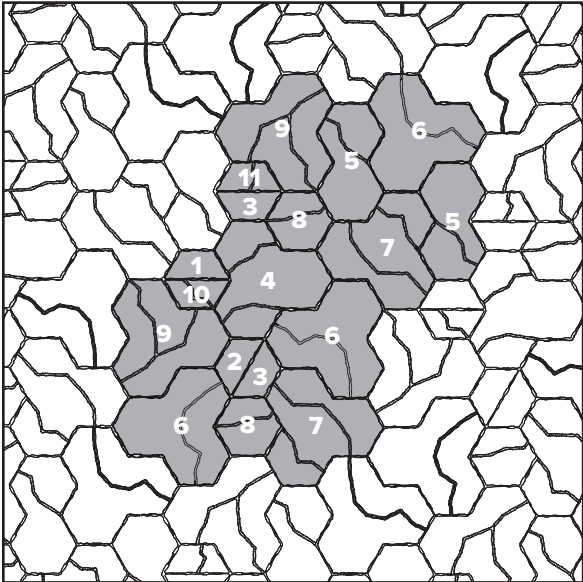

## Cima Stone™

Cima Stone™ is a versatile and aesthetically pleasing paver that mimics the appearance of natural flagstone, making it an excellent choice for those looking to create beautifully integrated hardscapes. Available in 11 different sizes, including five innovative half-hex stones, Cima Stone™ offers flexibility in design. These half-hex stones can be used together to form a complete hexagon or as edger stones, reducing the need for cutting and ensuring a seamless installation. The paver's surface features false joints that enhance its natural look, giving homeowners the ability to craft a hardscape that looks and feels like genuine stone.

The half-hex pieces can either be used together in the field (fig. 1), or saved out to be used around the edge as border stones (fig 2), see below:

Fig. 1

Fig. 2

**Cima Stone™ makes great walkways**

Each half-hex stone is approximately 5" wide, so plan your walkways appropriately. The walkway depicted below is approximately 55" wide.