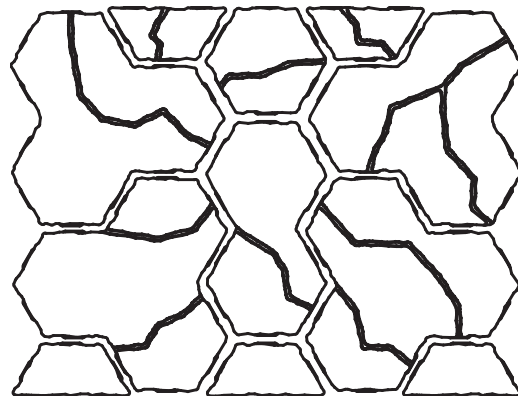

Pallet Layout

10095 Rickreall Rd. • Rickreall, OR 97371 | 9145 Fasset St. • Olympia, WA 98512

503.623.9084 | 360.878.9301

westerninterlock.com