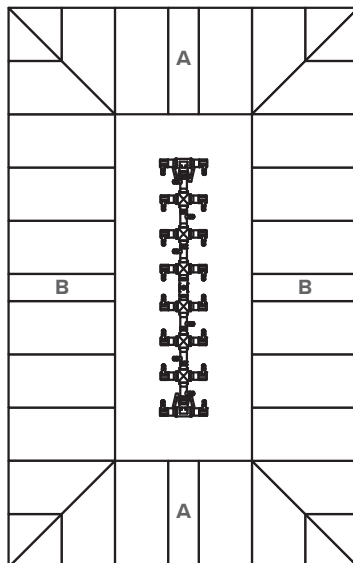

Chateau Wall™ Rectangular Fire Pit

ROW 1
200s: 2
300s: 4
400s: 6

ROW 2
200s: 2
300s: 4
400s: 6

ROW 3
200s: 2
300s: 4
400s: 6

ROW 4
200s: 2
300s: 4
400s: 6

CAP
Monaco Coping*: 36

This fire pit can use a Warming Trends CFBT230 burner and ALPL5625 fire plate

*some cuts required
A - Cut to 3"
B - Cut to 3 7/16"

PHYSICAL DIMENSIONS

Footprint: 60" x 36"
Center opening: 39"x15 7/16"
Overall width w/cap: 63"x39 7/16"