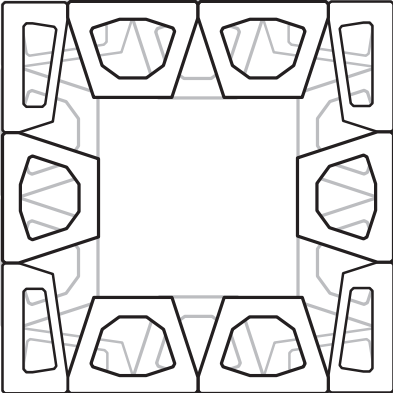

48" Murata Column

(47 1/2" actual outside to outside)

ROW 1

ROWS 2, 4, 6, 8, 10

ROWS 3, 5, 7, 9

Murata™ Angolo blocks are right and left handed. Special care must be taken to ensure that you are using the correct block. Scan this code to watch a video about how to tell the difference.