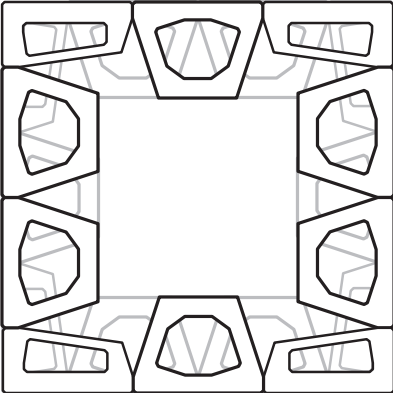

48" Murata Column

(47 1/2" actual outside to outside)

ROW 1

ROWS 2, 4, 6, 8, 10

ROWS 3, 5, 7, 9

Murata™ Angolo blocks are right and left handed. Special care must be taken to ensure that you are using the correct block. Scan this code to watch a video about how to tell the difference.