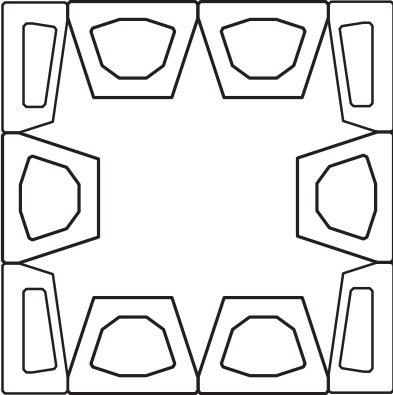

48" Murata Column

(47 1/2" actual outside to outside)

ROW 1

ROWS 2, 4, 6, 8, 10

ROWS 3, 5, 7, 9

Murata™ Angolo blocks are right and left handed. Special care must be taken to ensure that you are using the correct block. Scan this code to watch a video about how to tell the difference.