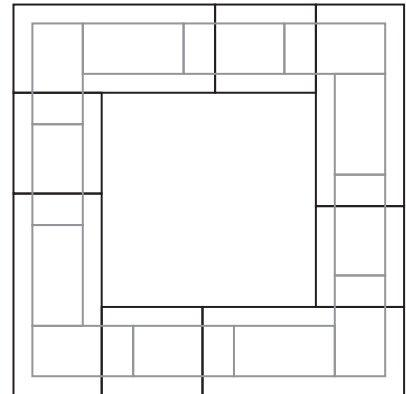

56" Square Fire Pit

ROW 1
400s: 12

ROW 2
400s: 12

ROW 3
400s: 12

ROW 4
Murata™ Cappello
MC4035: 4
Murata™ Cappello
MC8035: 4

TOTALS
400s: 36

Murata™ Cappello MC4035: 4
Murata™ Cappello MC8035: 4

DIMENSIONS
OD: 56"
BLOCK ID: 40"
CAP ID: 33½"