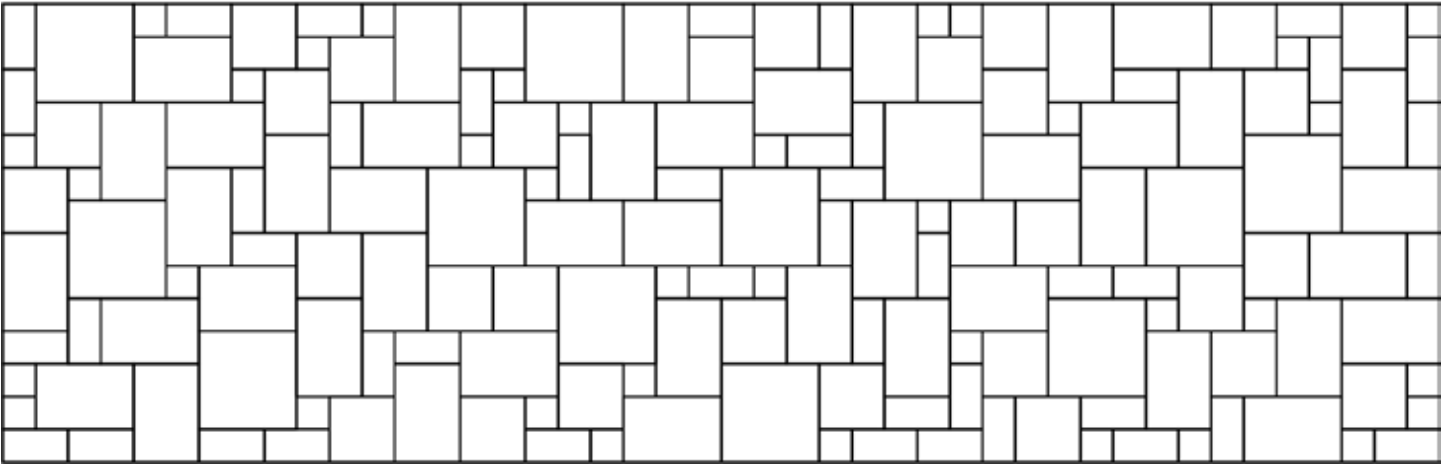

LA PIETRA MODERNA

Pattern Sheet

RANDOM LAYOUT

Random layouts are commonly used when laying paving stones of various sizes that module together such as the five stone Granite, the five stone Leiden Collection (shown above) and La Pietra™ Quattro. Random layouts are not a pattern. They are literally any placement of the stones in any order.

Two simple tips to ensure that you are laying a true random layout are:

Never have four corners meet

Never have any joint running linearly for more than about nine feet