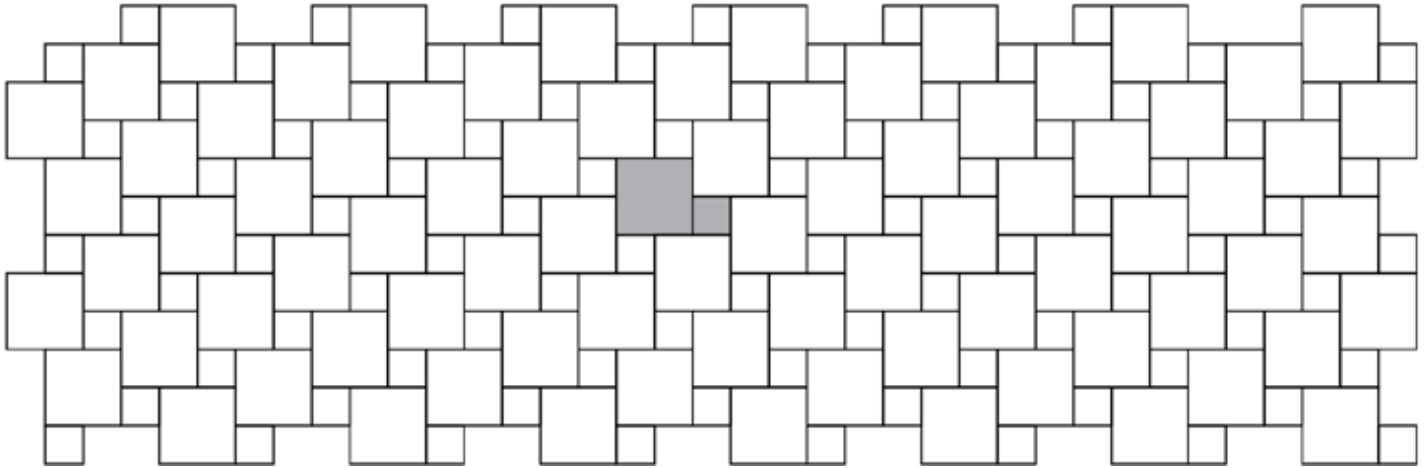

# CITY SQUARE

## Pattern Sheet

### LINEN

Linen uses 80% large square (Arena or Park) and 20% small square (City Square or Half Holland)