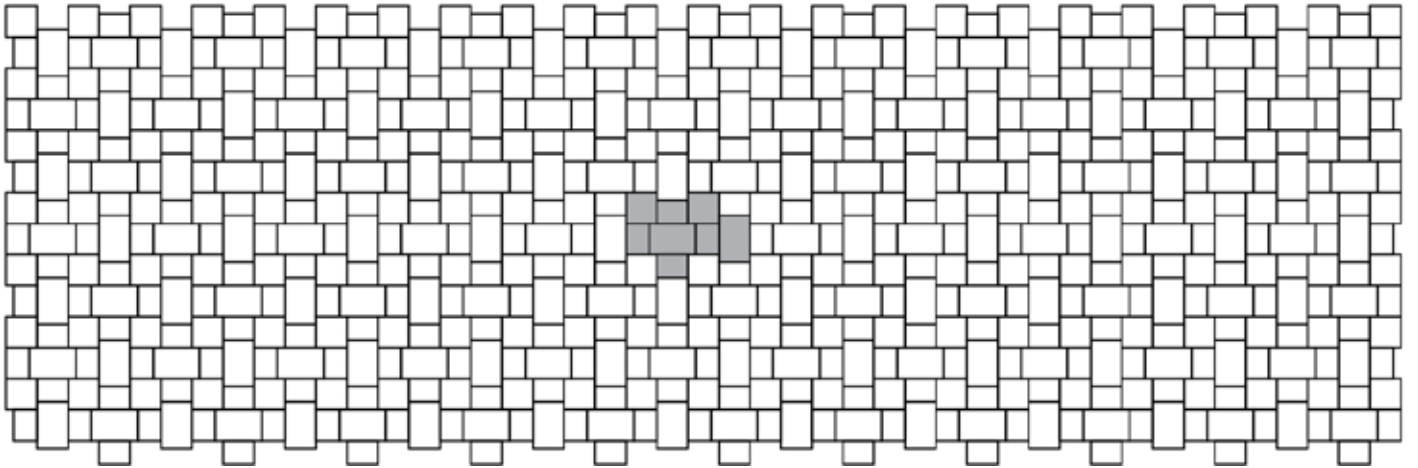

# THREE STONE "I"

## Pattern Sheet

### THREE STONE "I"

This pattern works with Camino Stone. (37% large rectangles, 27% squares, 36% small rectangles)