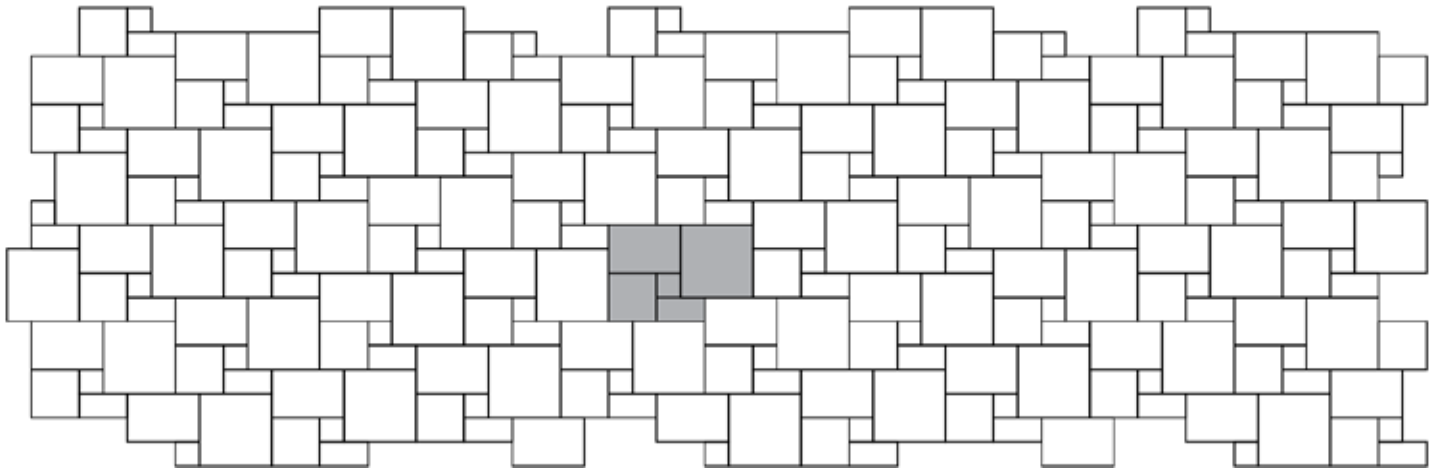

FIVE STONE

Pattern Sheet

FIVE STONE

This five-stone pattern works with our pavers that have a 12" module such as our entire Granite Stone line as well as our Leiden Collection. It uses 43% Arena Stone, 32% Plaza Stone, 16% Park Stone, 8% Holland Stone, and 4% Half Holland Stone