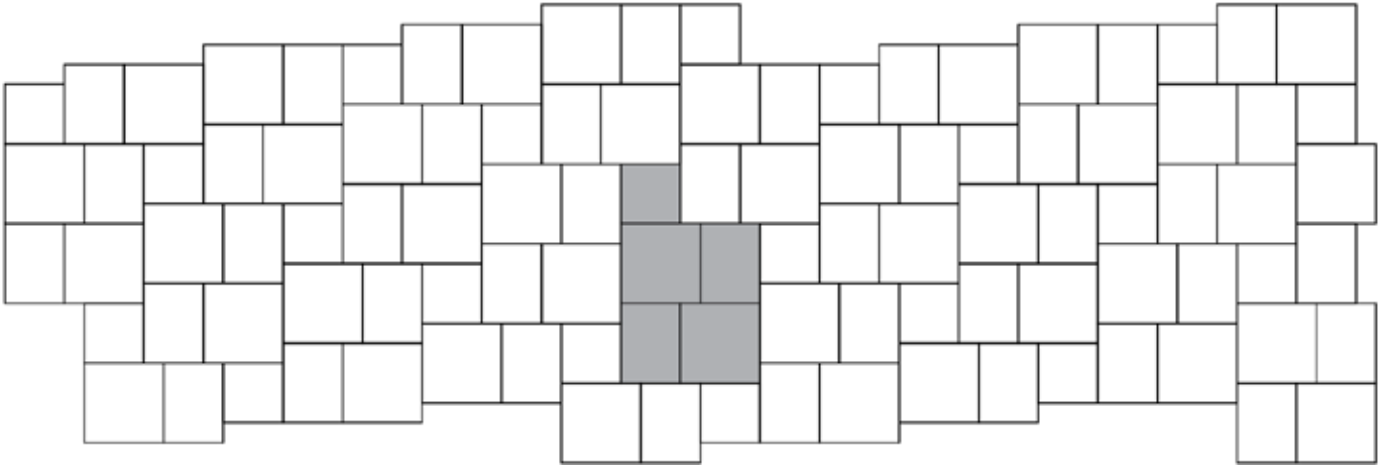

THREE STONE MODULAR

Pattern Sheet

THREE STONE MODULAR

Three stone modular works with Arena, Park & Plaza Stone (granite or flat top finish), or La Lastra™ slabs. Typically it uses 47% Large Square, 21% Small Square, and 32% Large Rectangle