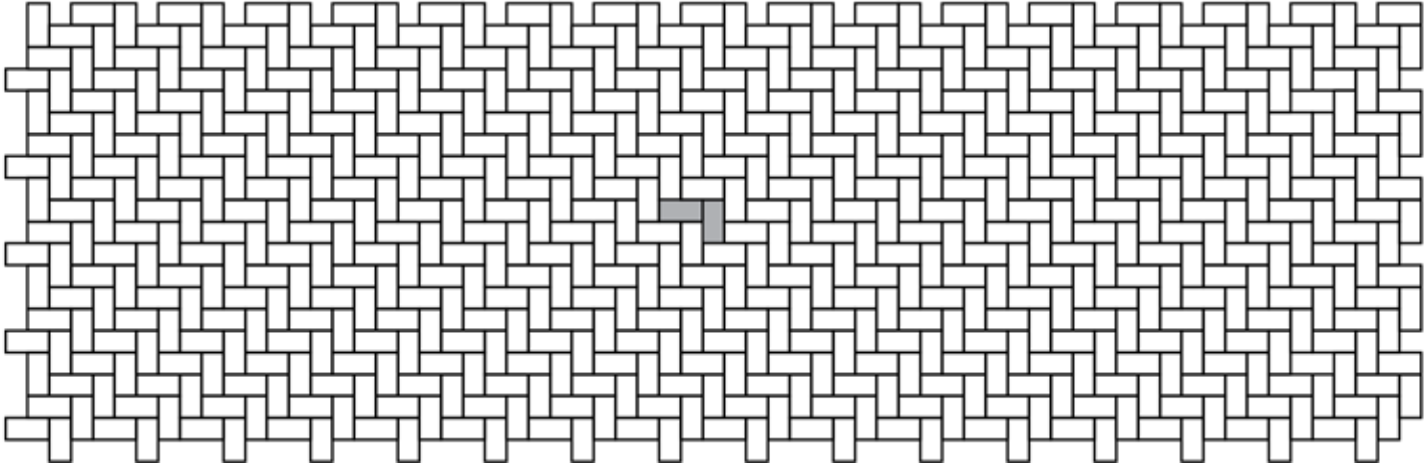

90° HERRINGBONE

Pattern Sheet

90° Herringbone uses 100% of any rectangular stone